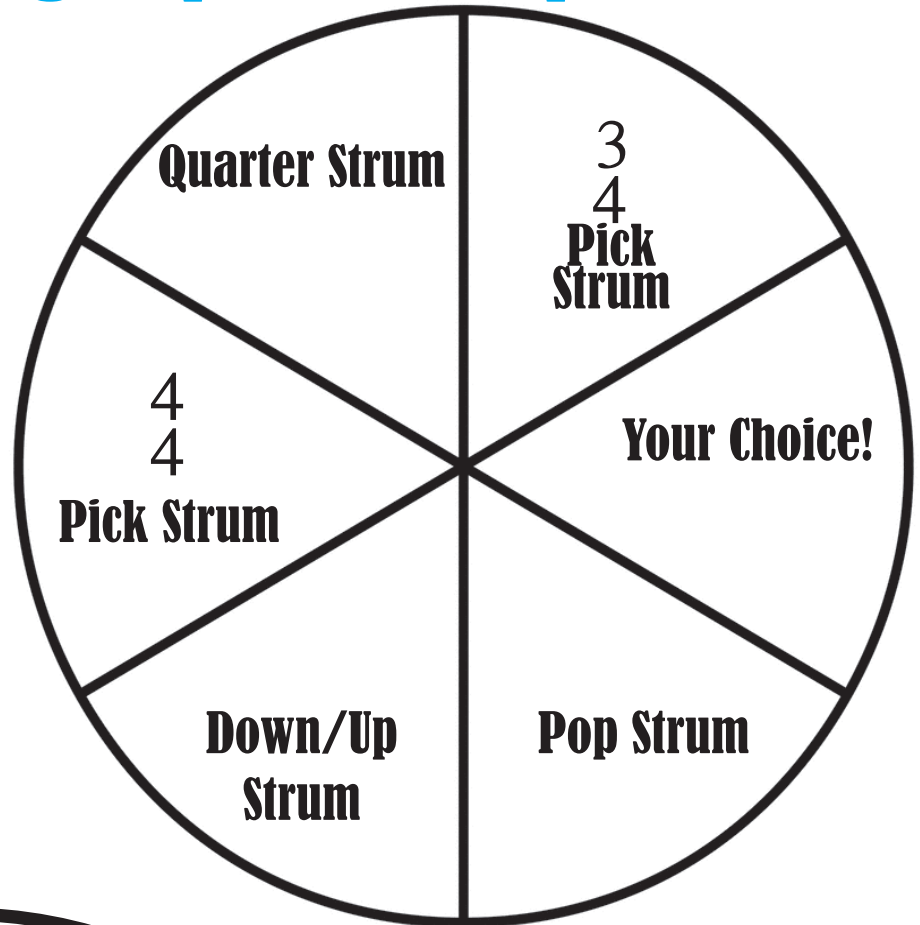

# Fidget Spinner Composition

## Chord Structure

How do you want the chords to be organized?

1. Play one chord per measure.
2. Play one chord per strum.
3. Play a combination of the above choices.

Now spin your spinner to reveal the chord structure of your song!

**Strum Pattern:**