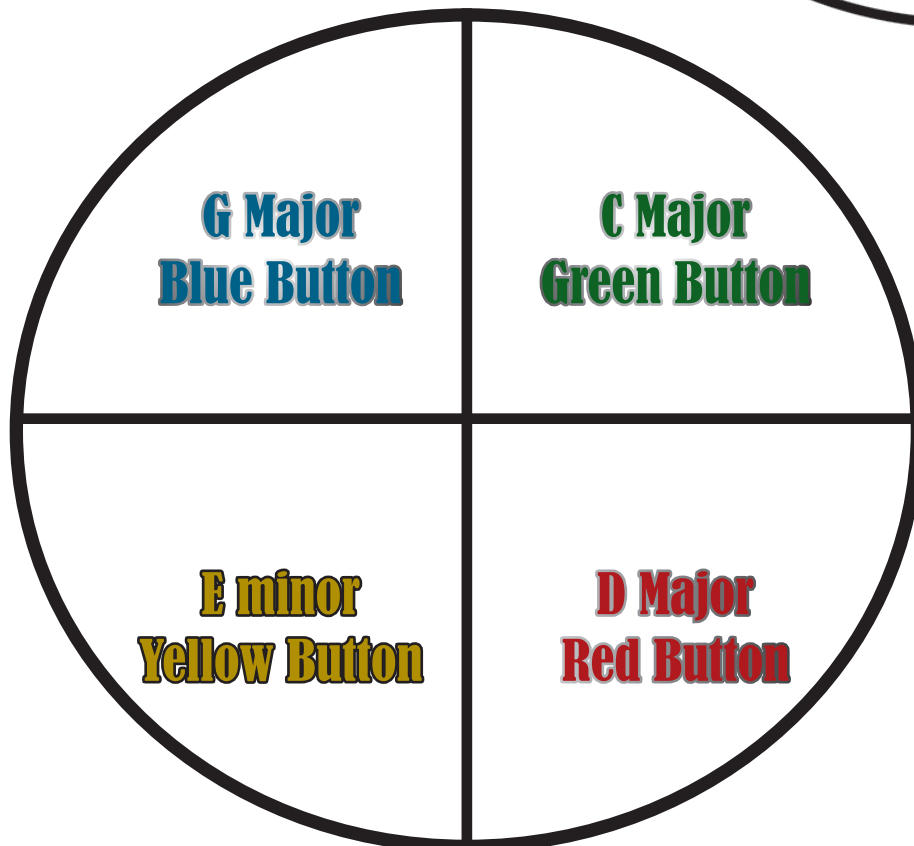

# Fidget Spinner Composition

## Get Started:

Use your Fidget Spinner to create your very own unique composition.

1. Spin to select the strum pattern.

\*\*Write the strum pattern on page 2.

## Chord Structure

How do you want the chords to be organized?

1. Play one chord per measure.
2. Play one chord per strum.
3. Play a combination of the above choices.

Now spin your spinner to reveal the chord structure of your song!

**Strum Pattern:**